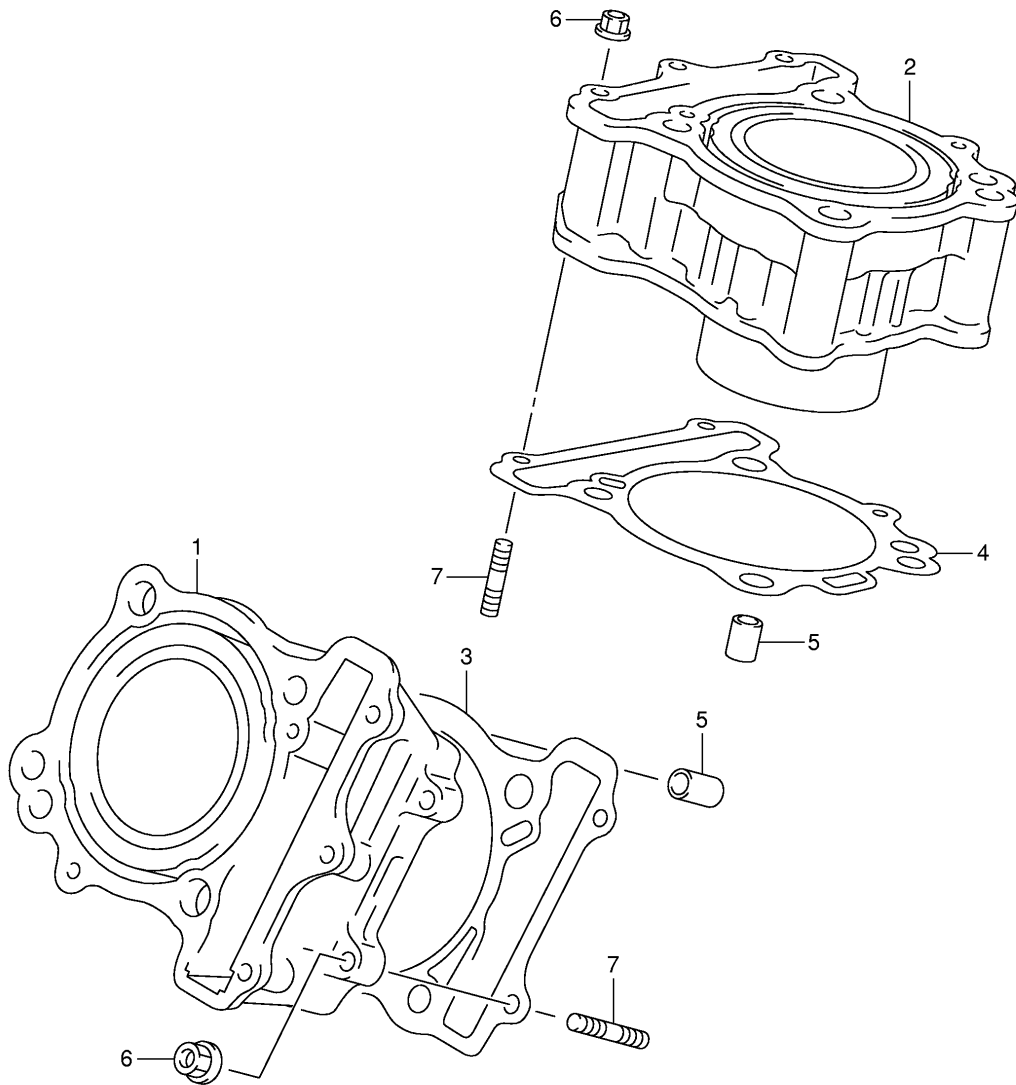

Ref No	Part No	Description
1	11210-20F00-0F0	Cylinder, Front
1	11210-20F10-0F0	Cylinder, Front
2	11220-20F00-0F0	Cylinder, Rear
2	11220-20F10-0F0	Cylinder, Rear
3	11241-19F00	Gasket, Cylinder Front
4	11242-19F00	Gasket, Cylinder Rear
5	04211-13189	Pin
6	08316-10063	Nut
7	01421-06253	Stud Bolt